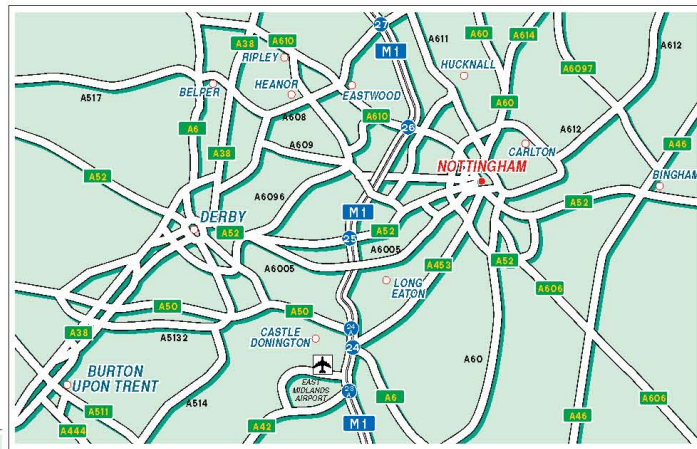

Hilton East Midlands Airport
 Junction 24 M1
 Derby Road
 Castle Donington
 Derby, DE74 2YW

Tel: 01509 674 000
 Fax: 01509 672 412

Hilton Hotel, East Midlands Airport

From the M1 South

- 1 Exit M1 at Junction 24
- 2 At the roundabout take the SECOND exit signposted A50 Derby/Stoke
- 3 Stay in the right hand lane and turn right at the Hotel Sign (cross over to the opposite carriageway) The Hilton hotel will be on your left hand side.

From the M1 North

- 1 Exit M1 at Junction 24A
- 2 At the roundabout take the FIRST exit onto the A50
- 3 Stay on this road for approximately ½ mile The Hilton hotel will be on your left hand side

From East Midlands Airport (approximately 3 miles)

- 1 follow the signs for the M1
- 2 At the 1st major roundabout take the 1st exit signed M1 / A50 Follow this road for 1 mile, which will bring you to the major roundabout (you can see the hotel ahead)
- 3 Take the first exit signed A50 Stoke
- 4 Stay in the right hand lane and turn right at the Hotel Sign (cross over to the opposite carriageway) The Hilton hotel will be on your left hand side.

By Rail

Nearest Mainline Railway Station

Loughborough

Taxi Rank outside station

Approximately 20 minutes journey time

Hilton Web site (useful pages)

Home page	http://www.hilton.co.uk/eastmidlandsairport
Directions	http://www.hilton.co.uk/property/1101_PreparingToVisit.jsp?hid=11001754
Full journey details	http://www.hilton.co.uk/property/1111_GettingToHotelName.jsp?hid=11001754