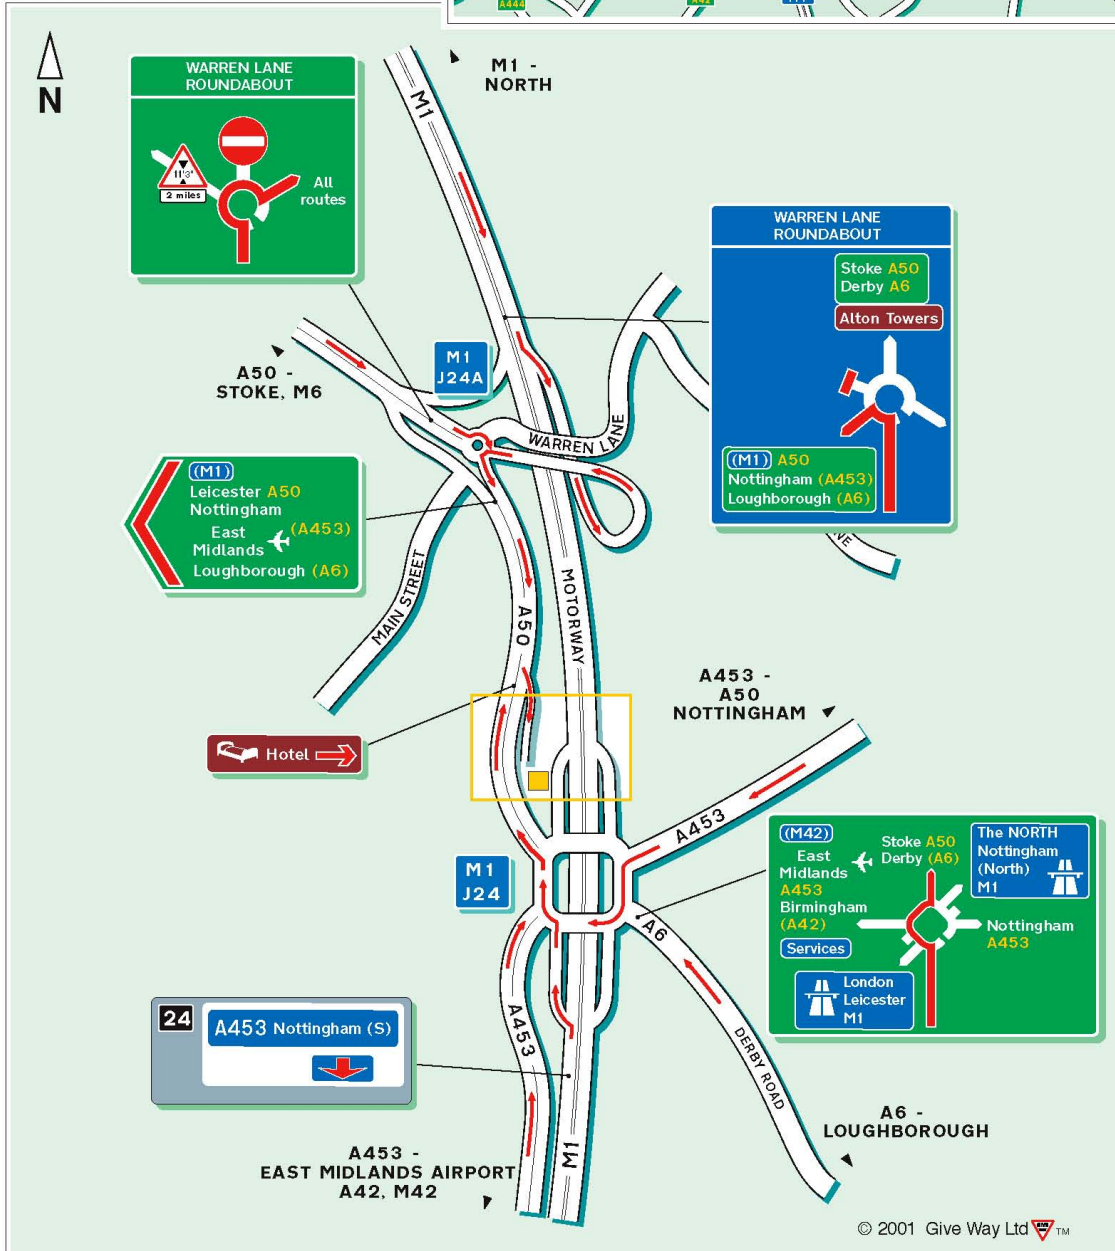

Hilton East Midlands Airport
 Junction 24 M1
 Derby Road
 Castle Donington
 Derby, DE74 2YW

Tel: 01509 674 000
 Fax: 01509 672 412

Hilton Hotel, East Midlands Airport

From the M1 South

- 1 Exit M1 at Junction 24
- 2 At the roundabout take the SECOND exit signposted A50 Derby/Stoke
- 3 Stay in the right hand lane and turn right at the Hotel Sign (cross over to the opposite carriageway) The Hilton hotel will be on your left hand side.

From the M1 North

- 1 Exit M1 at Junction 24A
- 2 At the roundabout take the FIRST exit onto the A50
- 3 Stay on this road for approximately ½ mile The Hilton hotel will be on your left hand side

From East Midlands Airport (approximately 3 miles)

- 1 follow the signs for the M1
- 2 At the 1st major roundabout take the 1st exit signed M1 / A50 Follow this road for 1 mile, which will bring you to the major roundabout (you can see the hotel ahead)
- 3 Take the first exit signed A50 Stoke
- 4 Stay in the right hand lane and turn right at the Hotel Sign (cross over to the opposite carriageway) The Hilton hotel will be on your left hand side.

By Rail

Nearest Mainline Railway Station

Loughborough

Taxi Rank outside station

Approximately 20 minutes journey time

Hilton Web site (useful pages)

Home page	http://www.hilton.co.uk/eastmidlandsairport
Directions	http://www.hilton.co.uk/property/1101_PreparingToVisit.jsp?hid=11001754
Full journey details	http://www.hilton.co.uk/property/1111_GettingToHotelName.jsp?hid=11001754